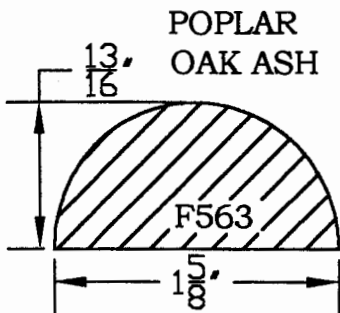

13

MANTLE

LIP MOULD

ALL LIP MOULDS ARE 3/8" OFFSET

POPLAR, AND OAK
THE ASH AND
BASSWOOD ARE IN
THE WAREHOUSE

POPLAR,
OAK AND ASH.
BASSWOOD IS IN
THE WAREHOUSE

POPLAR,
OAK AND ASH.
BASSWOOD IS IN
THE WAREHOUSE