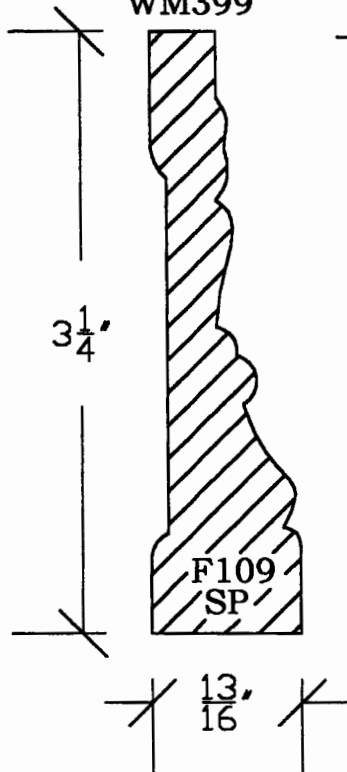

SPECIAL ORDER

24

SAME AS
WM399