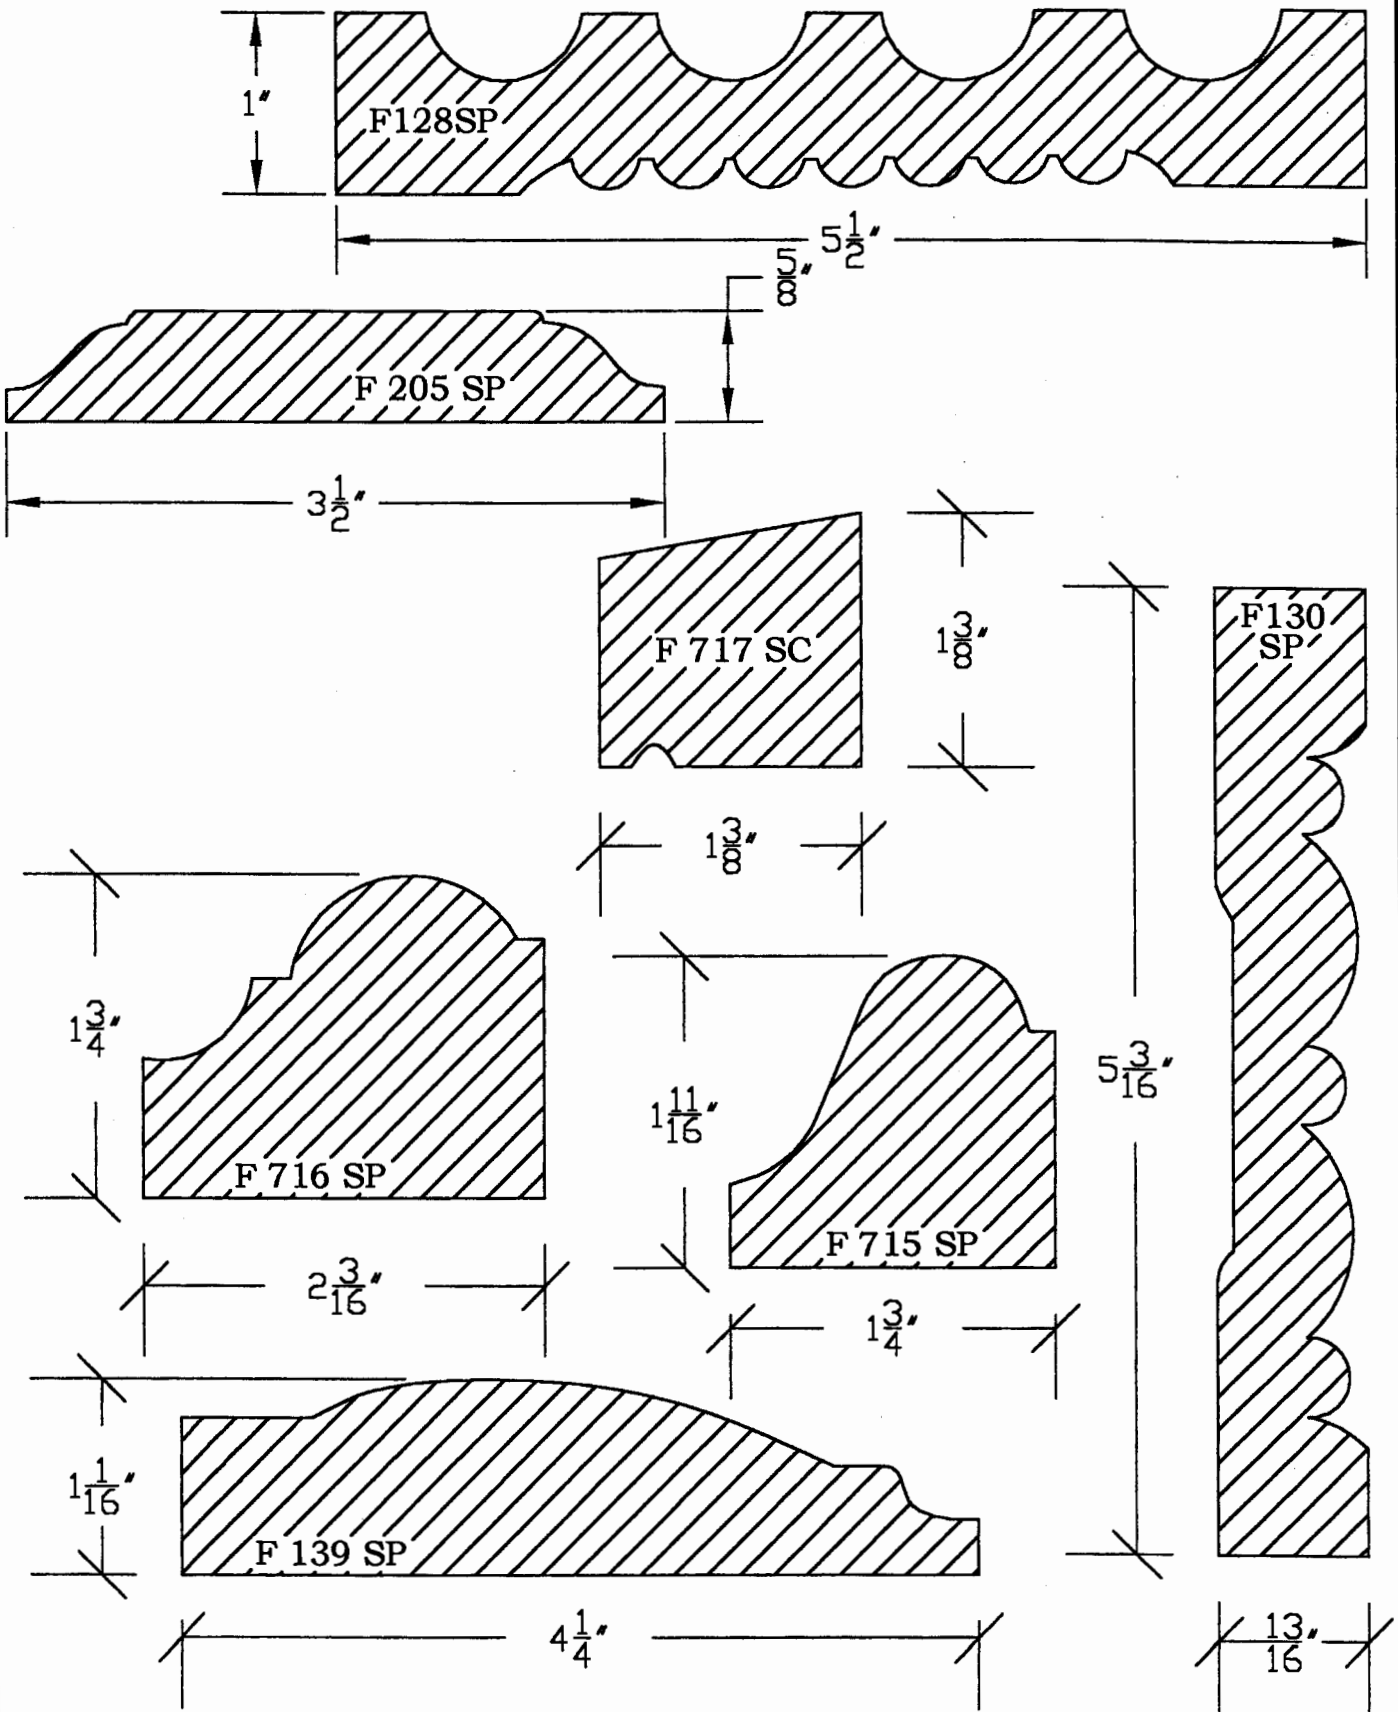

SPECIAL ORDER

20