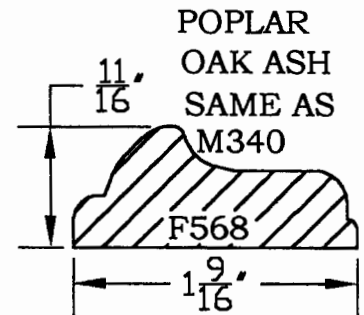

13

MANTLE

LIP MOULD

ALL LIP MOULDS ARE 3/8" OFFSET

POPLAR, AND OAK
THE ASH AND
BASSWOOD ARE IN
THE WAREHOUSE

POPLAR,
OAK AND ASH.
BASSWOOD IS IN
THE WAREHOUSE

POPLAR,
OAK AND ASH.
BASSWOOD IS IN
THE WAREHOUSE