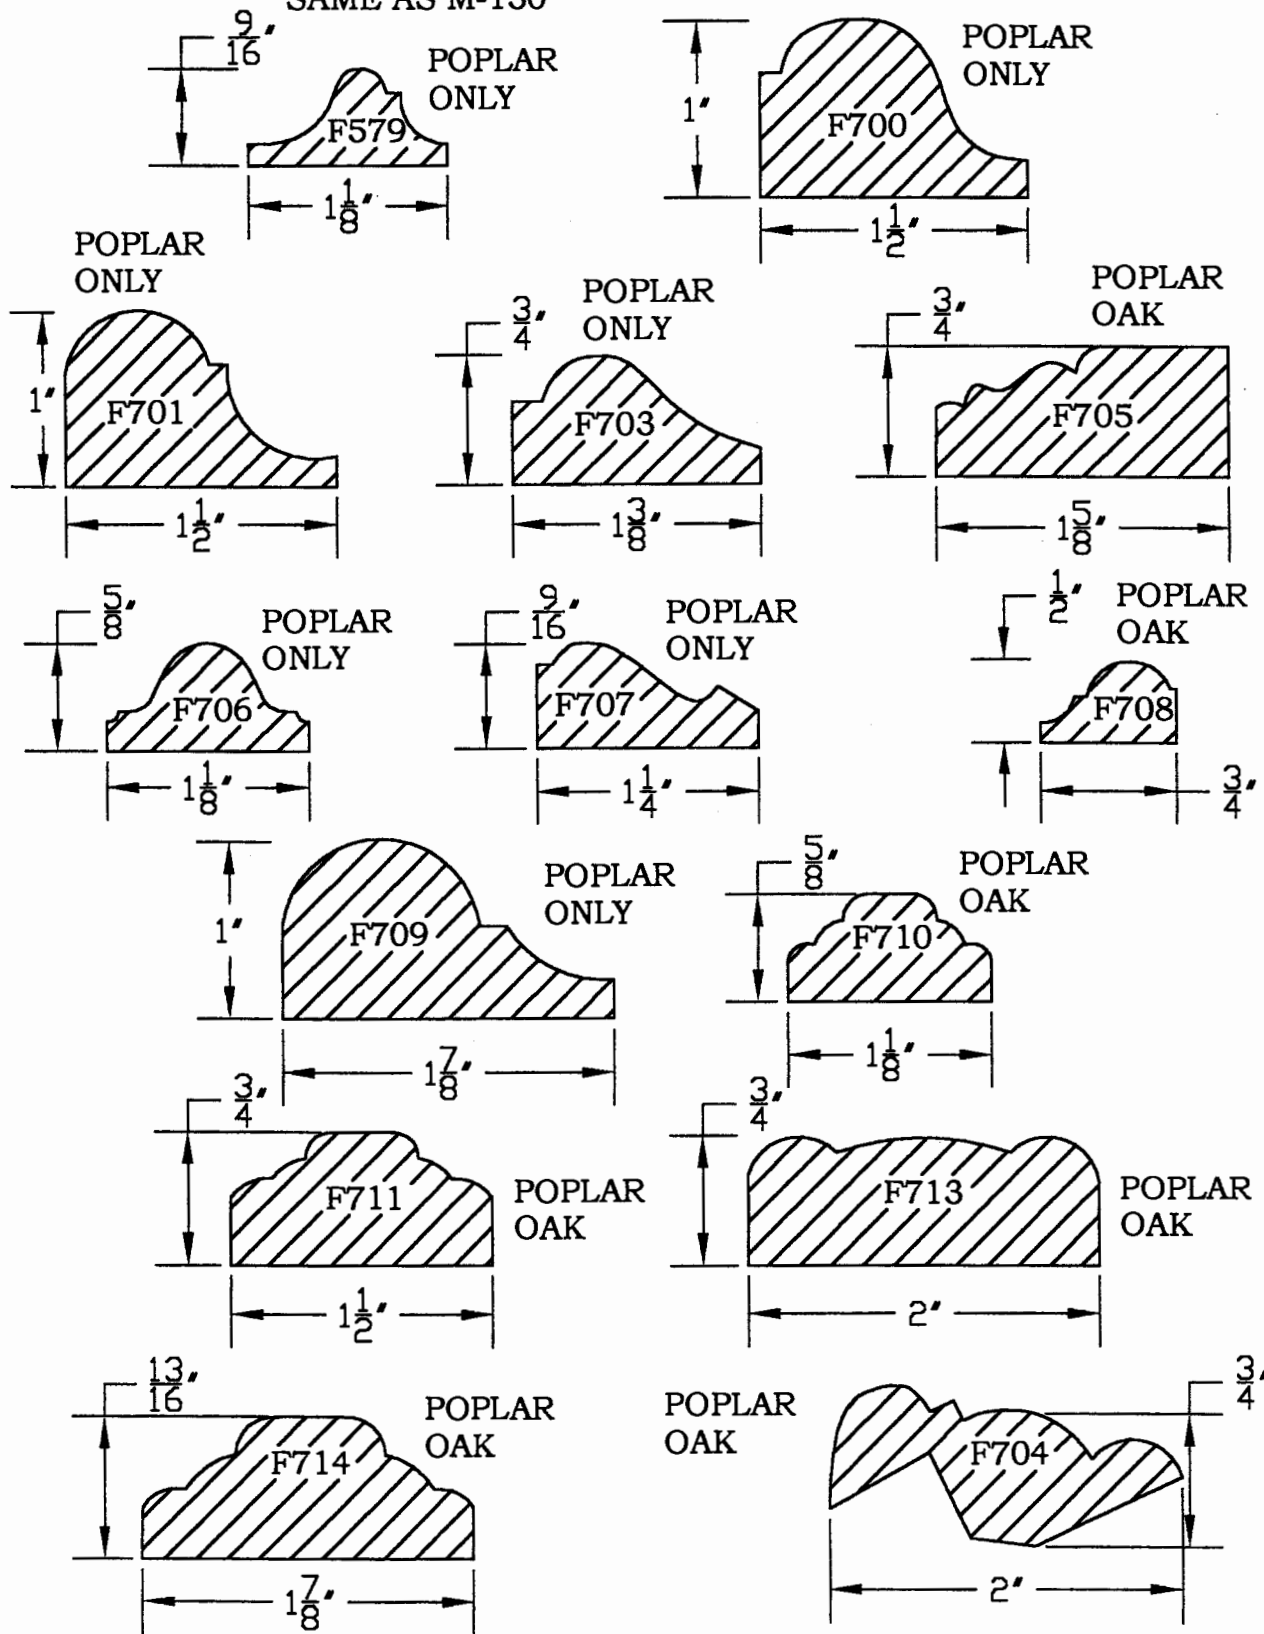

F552P
1X4X4

F554P
1-1/8X6X6

SAME AS M-130