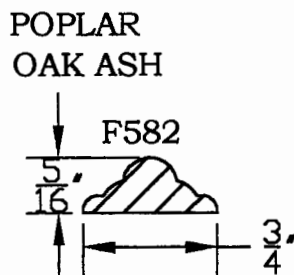

13

MANTLE

LIP MOULD

ALL LIP MOULDS ARE 3/8" OFFSET

POPLAR, AND OAK
THE ASH AND
BASSWOOD ARE IN
THE WAREHOUSE

POPLAR,
OAK AND ASH.
BASSWOOD IS IN
THE WAREHOUSE

POPLAR,
OAK AND ASH.
BASSWOOD IS IN
THE WAREHOUSE