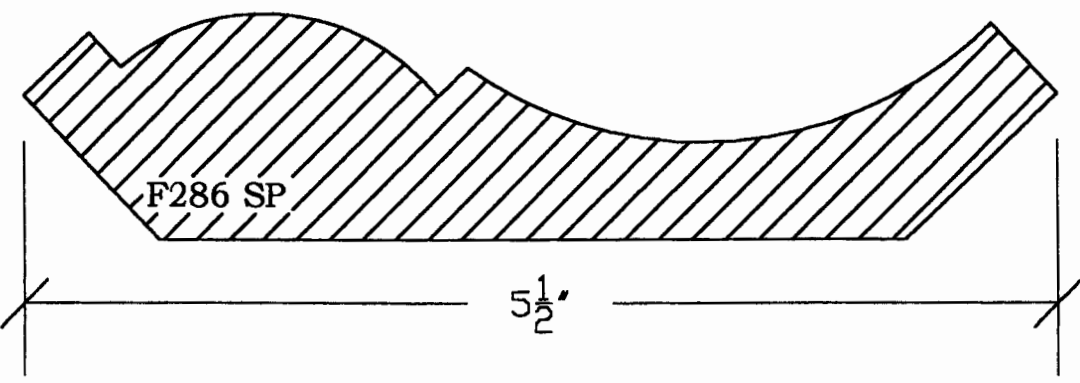

SPECIAL ORDER

21