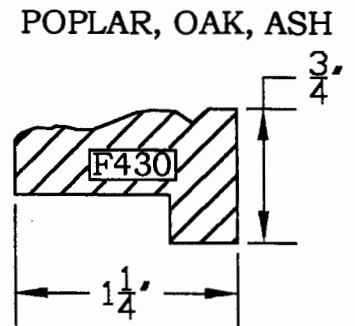

13

MANTLE

LIP MOULD

ALL LIP MOULDS ARE 3/8" OFFSET

POPLAR, AND OAK
THE ASH AND
BASSWOOD ARE IN
THE WAREHOUSE

POPLAR,
OAK AND ASH.
BASSWOOD IS IN
THE WAREHOUSE

POPLAR,
OAK AND ASH.
BASSWOOD IS IN
THE WAREHOUSE