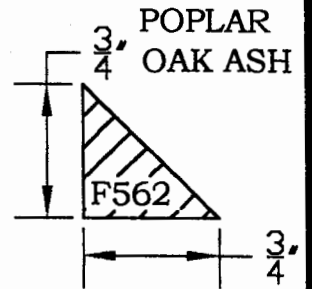

13

MANTLE

LIP MOULD

ALL LIP MOULDS ARE 3/8" OFFSET

POPLAR, AND OAK
THE ASH AND
BASSWOOD ARE IN
THE WAREHOUSE

POPLAR,
OAK AND ASH.
BASSWOOD IS IN
THE WAREHOUSE

POPLAR,
OAK AND ASH.
BASSWOOD IS IN
THE WAREHOUSE