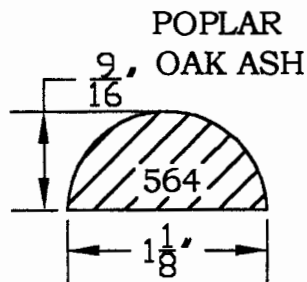

13

MANTLE

LIP MOULD

ALL LIP MOULDS ARE 3/8" OFFSET

POPLAR, AND OAK
THE ASH AND
BASSWOOD ARE IN
THE WAREHOUSE

POPLAR,
OAK AND ASH.
BASSWOOD IS IN
THE WAREHOUSE

POPLAR,
OAK AND ASH.
BASSWOOD IS IN
THE WAREHOUSE