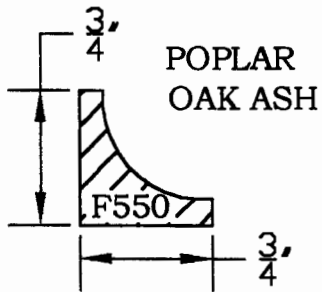

13

MANTLE

LIP MOULD

ALL LIP MOULDS ARE 3/8" OFFSET

POPLAR, AND OAK
THE ASH AND
BASSWOOD ARE IN
THE WAREHOUSE

POPLAR,
OAK AND ASH.
BASSWOOD IS IN
THE WAREHOUSE

POPLAR,
OAK AND ASH.
BASSWOOD IS IN
THE WAREHOUSE