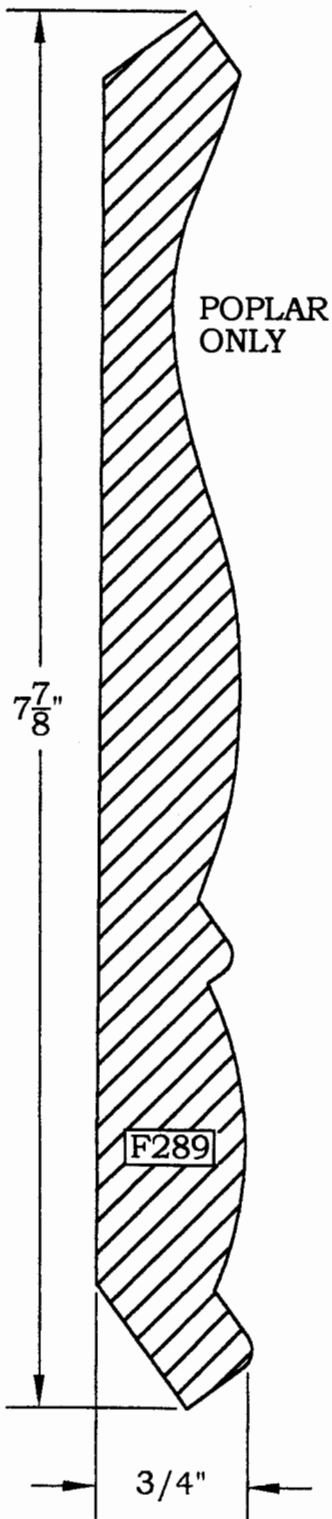

**FRIERSON
BAILEY**
LUMBER & SUPPLY

PHONE (601)922-1321

MS WATS 1-800-844-1321

MOULDING

SHOP

PROFILES

All hardwood moulding is sold in random lengths.

15% surcharge for specified lengths.

All stock oak is RED OAK.

WHITE OAK is special order only.

Species other than stock poplar and oak
made by quote only.

Setup charge applied on special order runs
under 750 LFT.

0'-100'	\$150.00
100'-250'	\$100.00
250'-500'	\$75.00
500'-750'	\$50.00

POPLAR ONLY

BASE CAP

2

BASE

BASE

3

DENTIL MOULD

POPLAR
OAK
F402

POPLAR AND FINGER JOINT
IN WAREHOUSE ONLY

IN WAREHOUSE IN POPLAR
IN MOLDING SHOP IN OAK

CROWN

CROWN

11

CROWN

12

CROWN