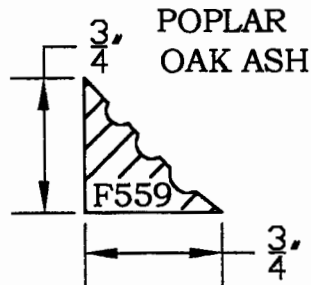

13

MANTLE

LIP MOULD

ALL LIP MOULDS ARE 3/8" OFFSET

POPLAR, AND OAK
THE ASH AND
BASSWOOD ARE IN
THE WAREHOUSE

POPLAR,
OAK AND ASH.
BASSWOOD IS IN
THE WAREHOUSE

POPLAR,
OAK AND ASH.
BASSWOOD IS IN
THE WAREHOUSE